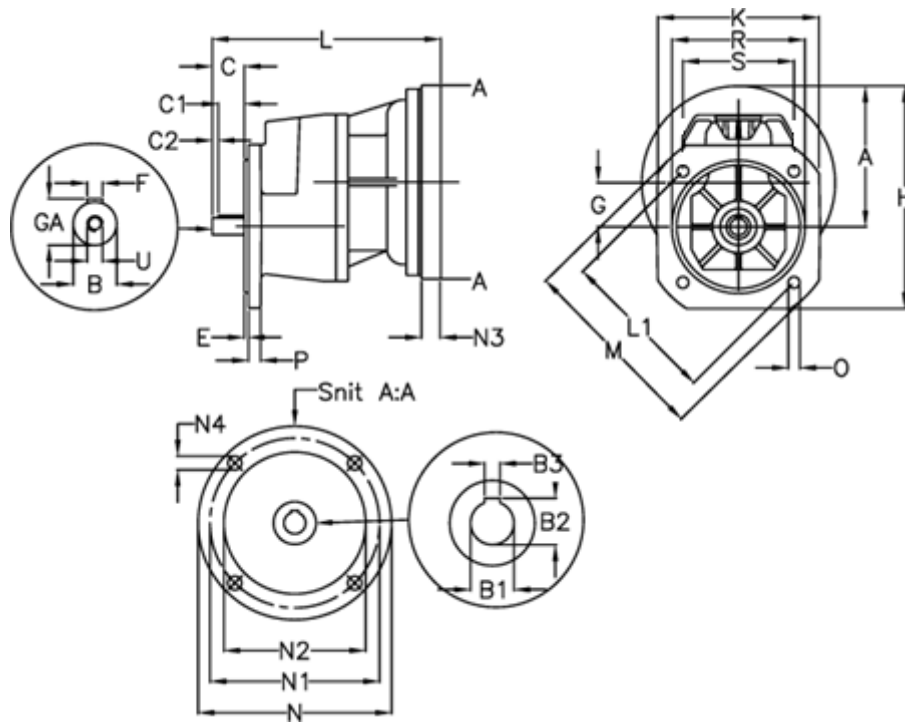

Data Sheet

Article number: 40550301312420
 Description: Single Stage Helical Gear
 S 301-13,1-P63B5

Measures

A = 122.8	E = 3.5	M = 200.0	R = 130
B = 24	F = 8x7x40	N = 140	S = 130
B1 = 11	G = 51.8	N1 = 115	U = M8
B2 = 12.8	GA = 27.0	N2 = 95	
B3 = 4	H = 197.8	N3 = -	
C = 50	K = 150	N4 = M8x19	
C1 = 40	L = 232	O = 11.5	
C2 = 5	L1 = 165.0	P = 12	